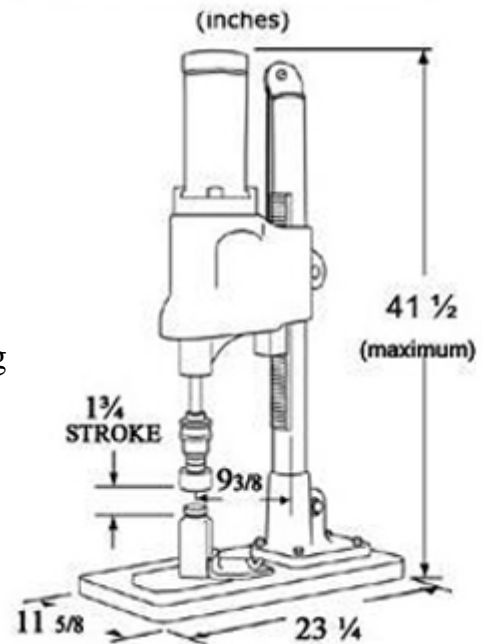

LAZAR TECHNOLOGIES, INC.

AUTOMATIC BOTTLE CAPPING EQUIPMENT

LCSS Lazar Single Chuck Capper

The Single Cycle Capper is a **hazardous location** capper that is all electric using a variable speed electric motor and electric controls. An approved housing and seal-offs are used in accordance with the acceptable standard for this class of controllers (*class 1, div. 1 & 2, groups C & D*). This unit can be cycled up to 40 times per minute.

When power is applied, the cappers produce continuous rotating and reciprocating motions. Adding start and stop switches to the basic machine design results in a single-cycle or cycle on demand capping machine. The cappers are available in semi- or fully-automatic capping. For the fully-automatic machine, just simply place the container against the stop, a switch is activated to cycle te capper only once.